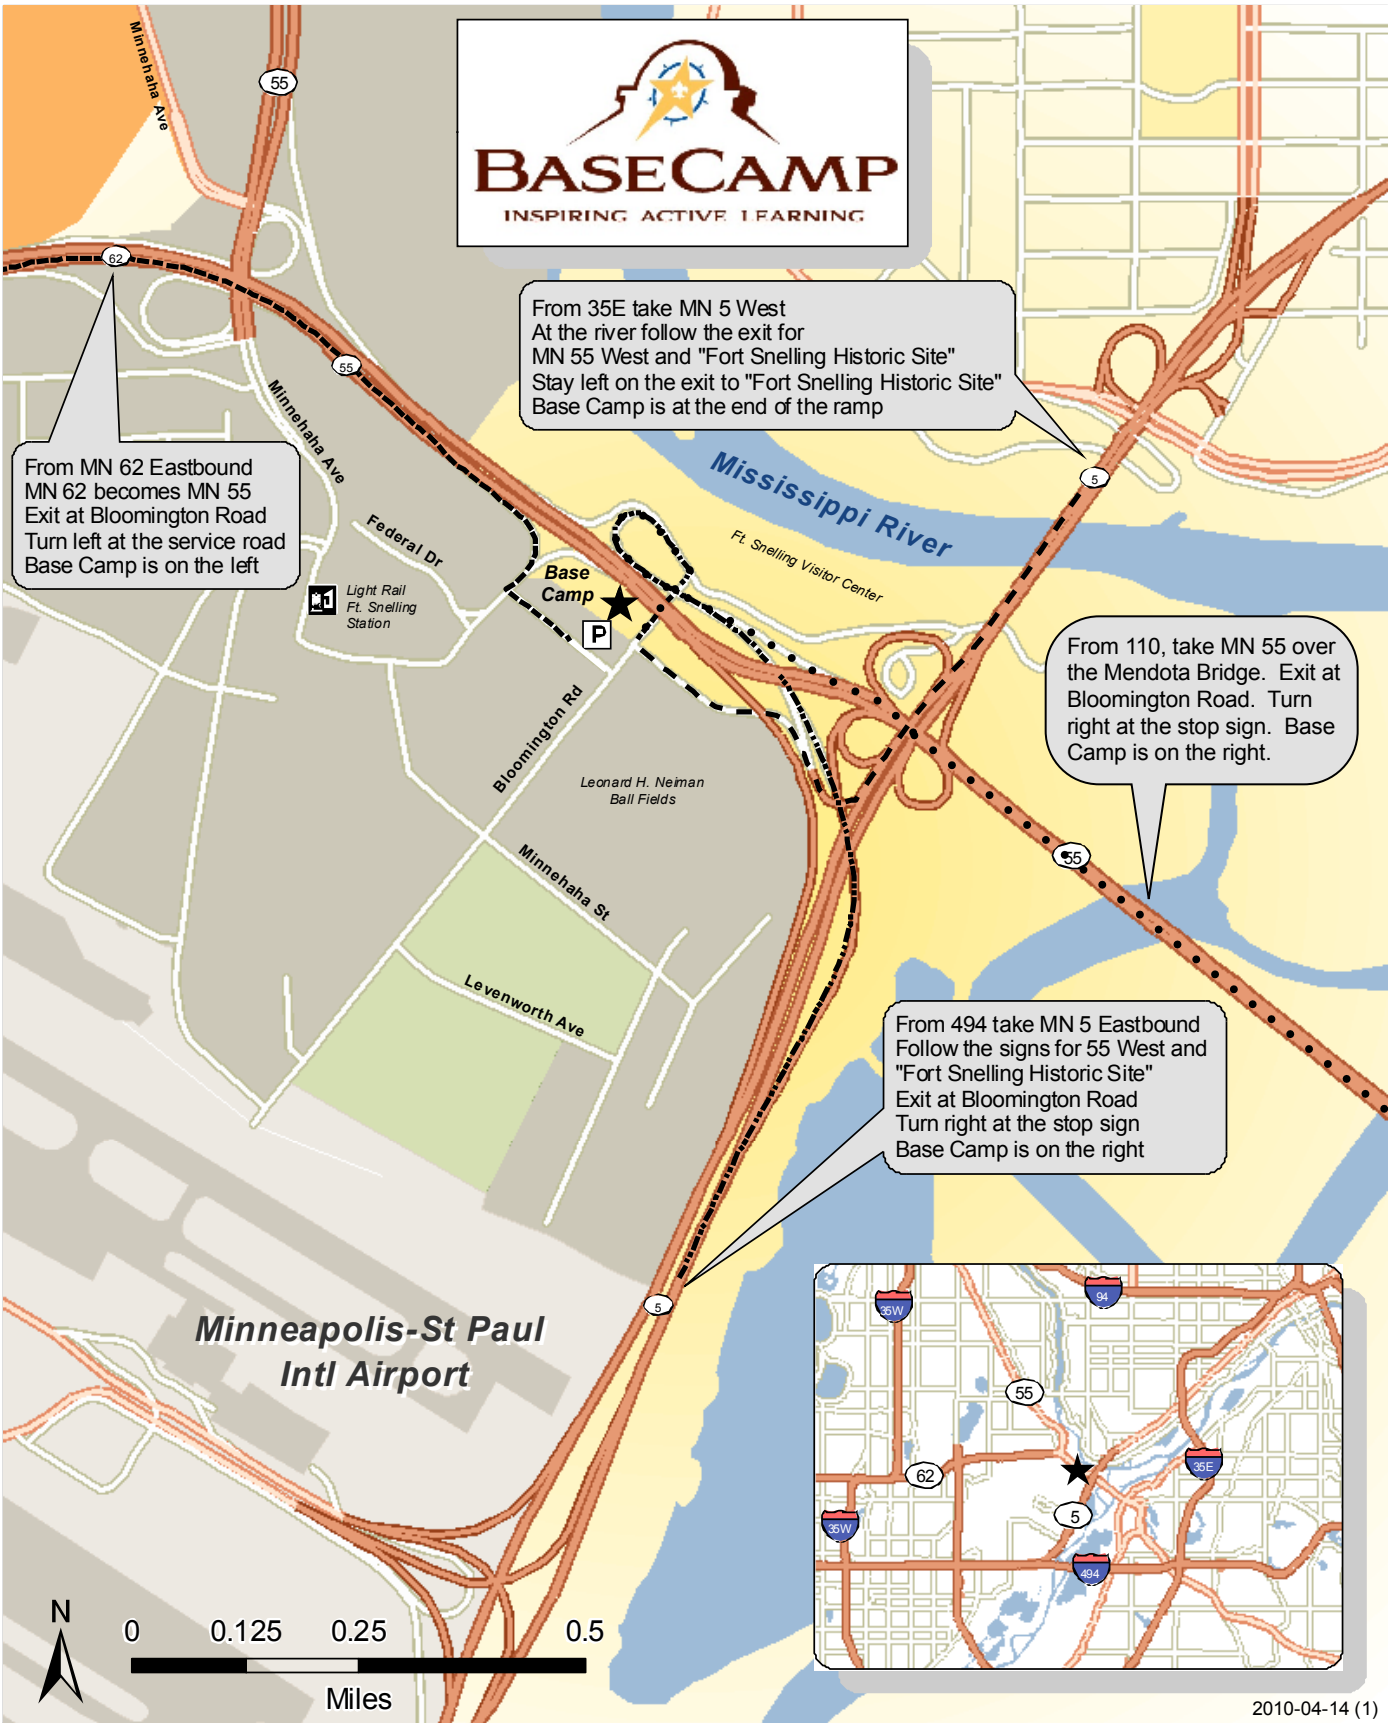

From 35E take MN 5 West  
 At the river follow the exit for  
 MN 55 West and "Fort Snelling Historic Site"  
 Stay left on the exit to "Fort Snelling Historic Site"  
 Base Camp is at the end of the ramp

From MN 62 Eastbound  
 MN 62 becomes MN 55  
 Exit at Bloomington Road  
 Turn left at the service road  
 Base Camp is on the left

From 110, take MN 55 over  
 the Mendota Bridge. Exit at  
 Bloomington Road. Turn  
 right at the stop sign. Base  
 Camp is on the right.

From 494 take MN 5 Eastbound  
 Follow the signs for 55 West and  
 "Fort Snelling Historic Site"  
 Exit at Bloomington Road  
 Turn right at the stop sign  
 Base Camp is on the right

2010-04-14 (1)

**Base Camp**  
 201 Bloomington Road  
 Fort Snelling, MN 55111  
 Reservations: 612-767-0042