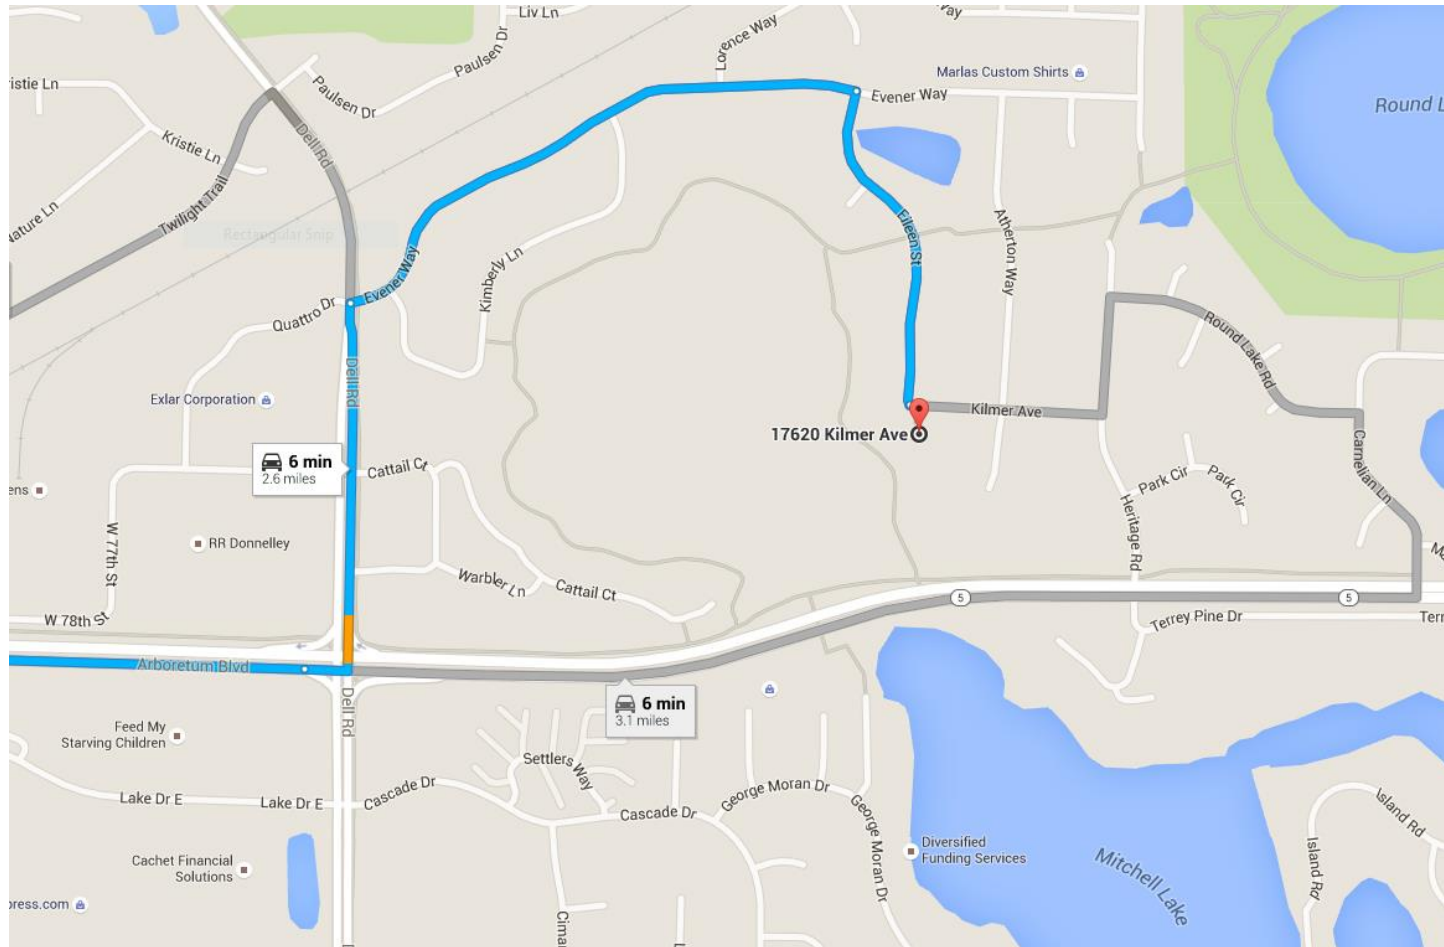

## Directions to 17620 Kilmer Ave Eden Prairie

Option 1: Hwy 5 to Dell. L (North) on Dell to Evener. R (East) on Evener to Eileen St. R (South) on Eileen to 17620 Kilmer Ave.

Option 2: Hwy 5 to Carnelian. L (North) on Carnelian to Round Lake Rd. L (West) on Round Lake to Heritage. L (South) on Heritage to Kilmer Ave. R (West) on Kilmer Ave to 17620 Kilmer.